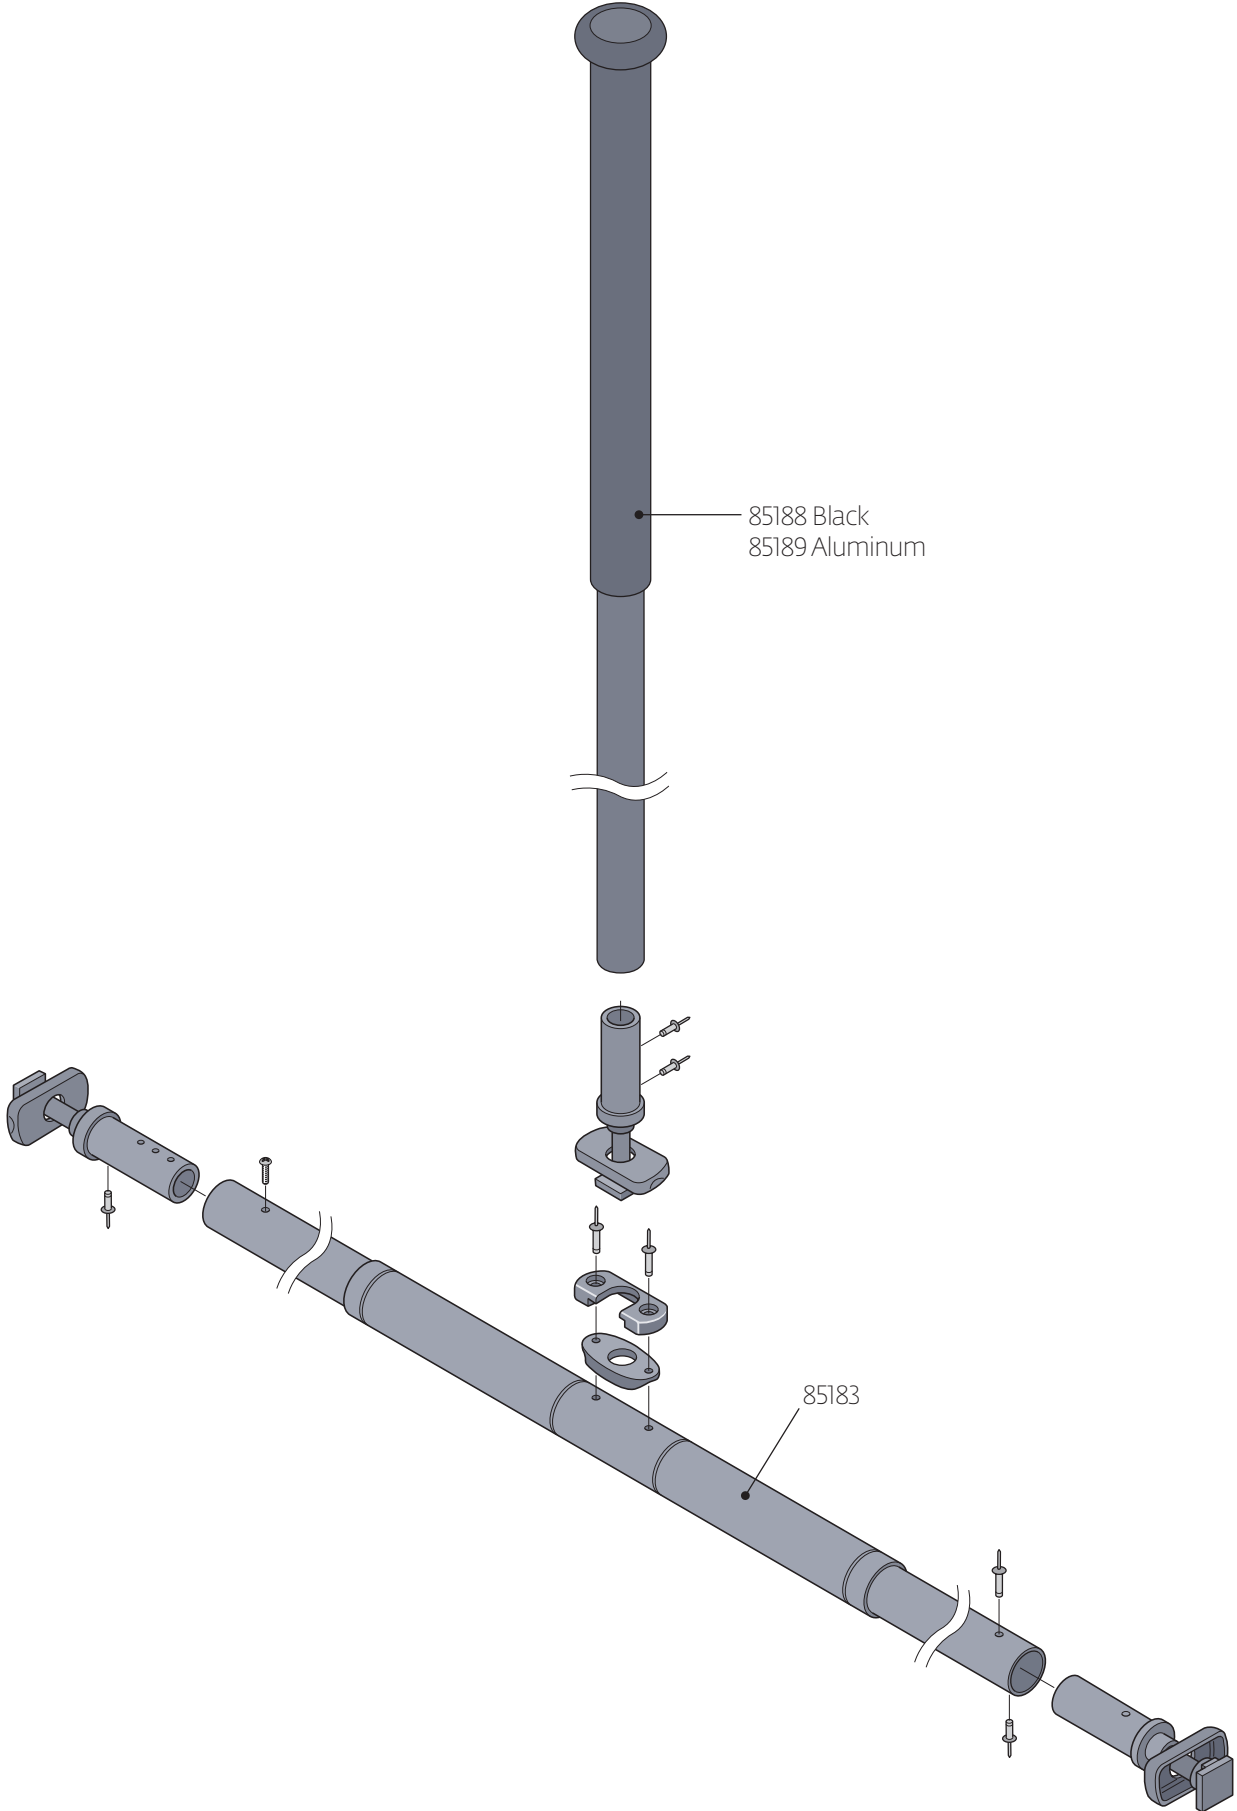

Dart 16 Parts Locator

Dart 16 Sails

Dart 16 Race Sails

Dart 16 Trampoline

Dart 16 Hull

Dart 16 Mainsheet

Dart 16 Race Gennaker

Dart 16 Mast

Dart 16 Mast Step

Dart 16 Tiller

Dart 16 Rudder

LASERPERFORMANCE.COM

All rights reserved. ©2022 LaserPerformance.

LaserPerformance and associated logos are trademarks. DART 16 is a trademark used under license. LaserPerformance reserves the right to make design and/or specification changes to any of their products as part of their continuous development programme