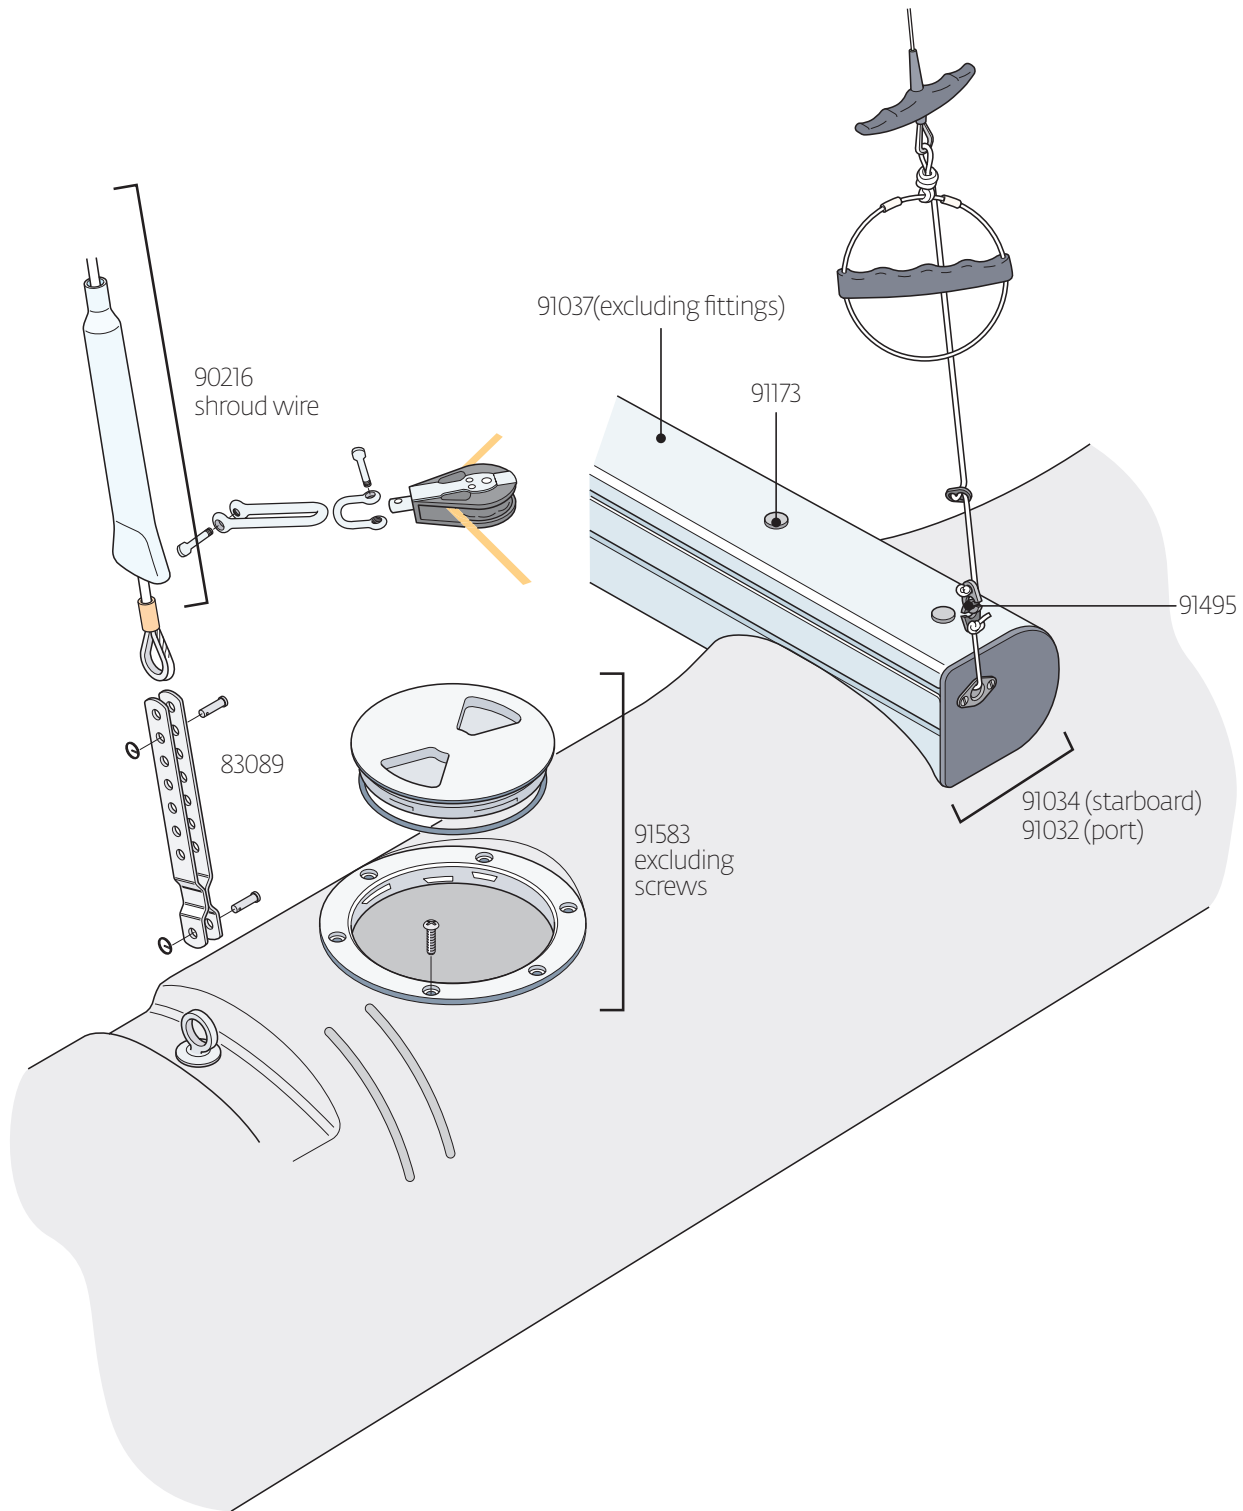

Dart 16 Parts Locator

Dart 16 Sails

Dart 16 Race Sails

Dart 16 Trampoline

Dart 16 Hull

Dart 16 Mainsheet

Dart 16 Race Gennaker

Dart 16 Mast

Dart 16 Mast Step

Dart 16 Tiller

Dart 16 Rudder

LASERPERFORMANCE.COM

All rights reserved. ©2022 LaserPerformance.

LaserPerformance and associated logos are trademarks. DART 16 is a trademark used under license. LaserPerformance reserves the right to make design and/or specification changes to any of their products as part of their continuous development programme