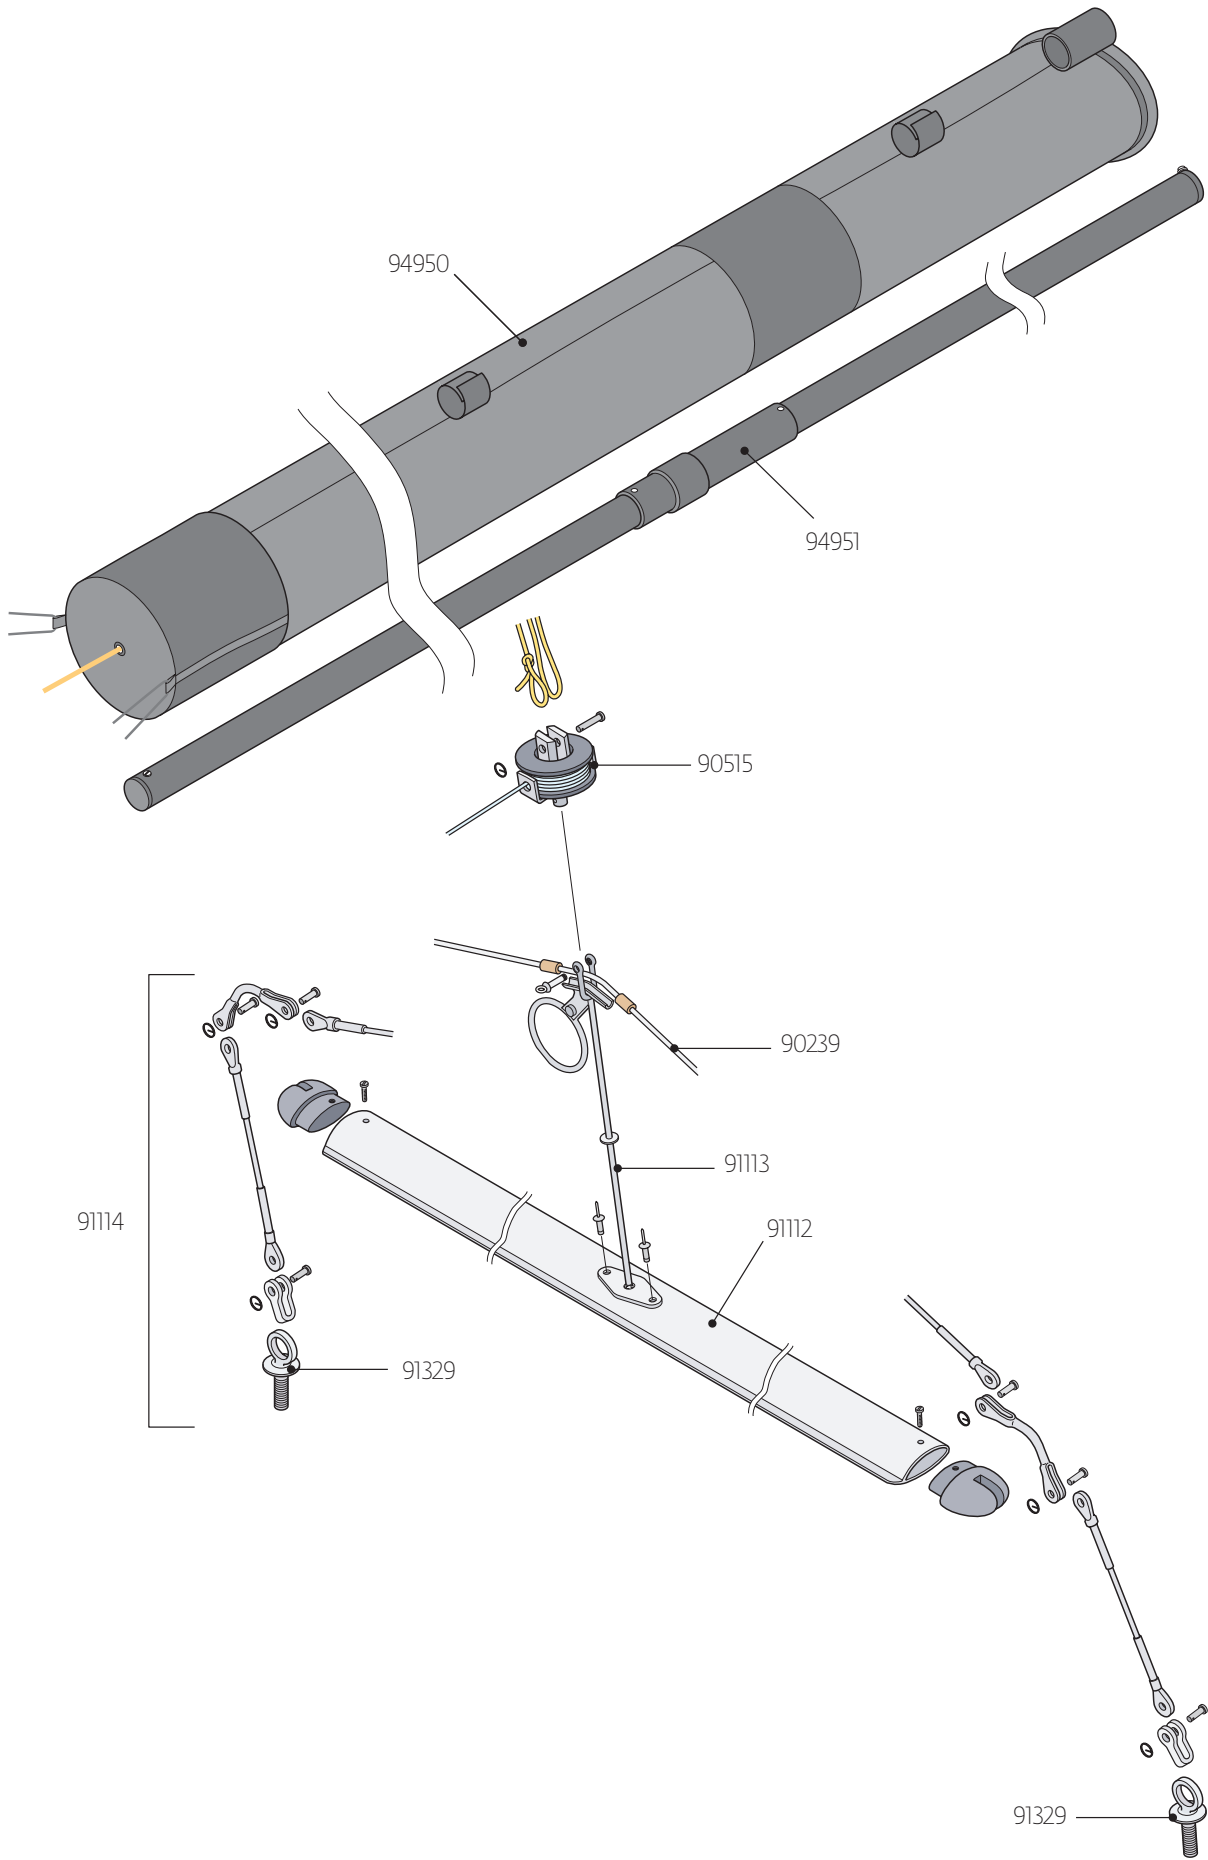

Dart 16 Parts Locator

Dart 16 Sails

Dart 16 Race Sails

Dart 16 Trampoline

Dart 16 Hull

Dart 16 Mainsheet

Dart 16 Race Gennaker

Dart 16 Mast

Dart 16 Mast Step

Dart 16 Tiller

Dart 16 Rudder

LASERPERFORMANCE.COM

All rights reserved. ©2022 LaserPerformance.

LaserPerformance and associated logos are trademarks. DART 16 is a trademark used under license. LaserPerformance reserves the right to make design and/or specification changes to any of their products as part of their continuous development programme