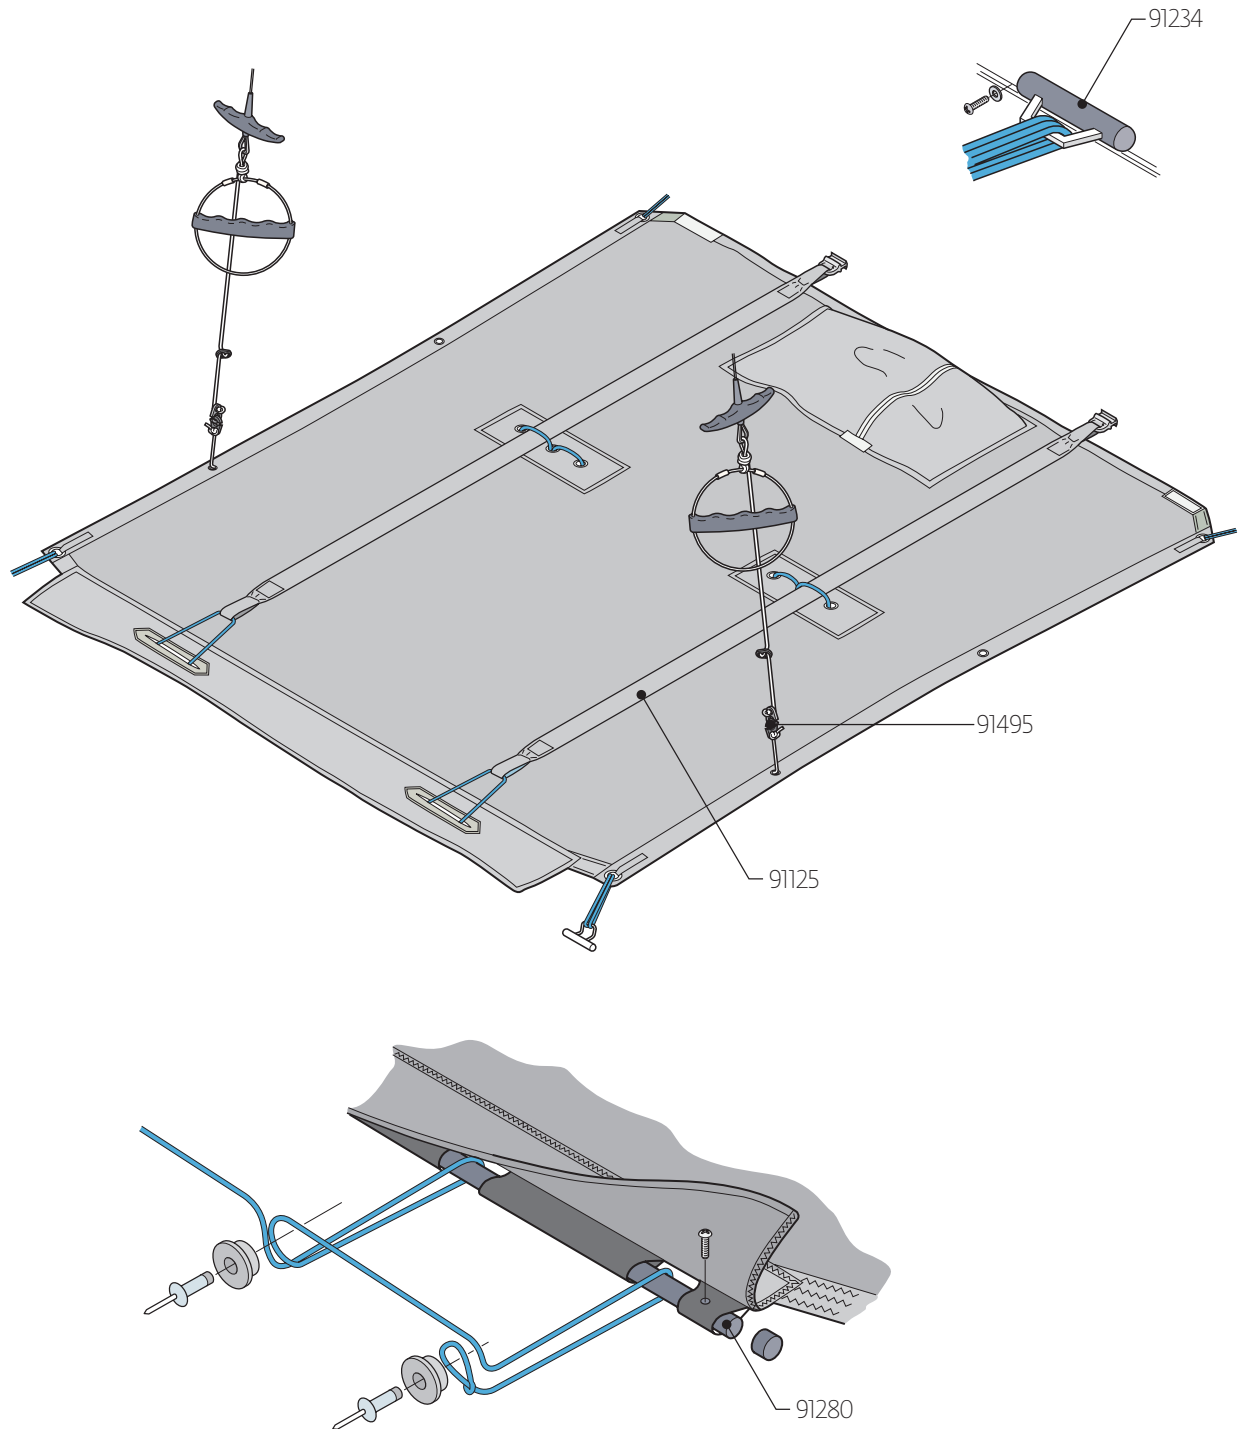

Dart 16 Parts Locator

Dart 16 Sails

Dart 16 Race Sails

Dart 16 Trampoline

Dart 16 Hull

Dart 16 Mainsheet

Dart 16 Race Gennaker

Dart 16 Mast

Dart 16 Mast Step

Dart 16 Tiller

Dart 16 Rudder

LASERPERFORMANCE.COM

All rights reserved. ©2022 LaserPerformance.

LaserPerformance and associated logos are trademarks. DART 16 is a trademark used under license. LaserPerformance reserves the right to make design and/or specification changes to any of their products as part of their continuous development programme