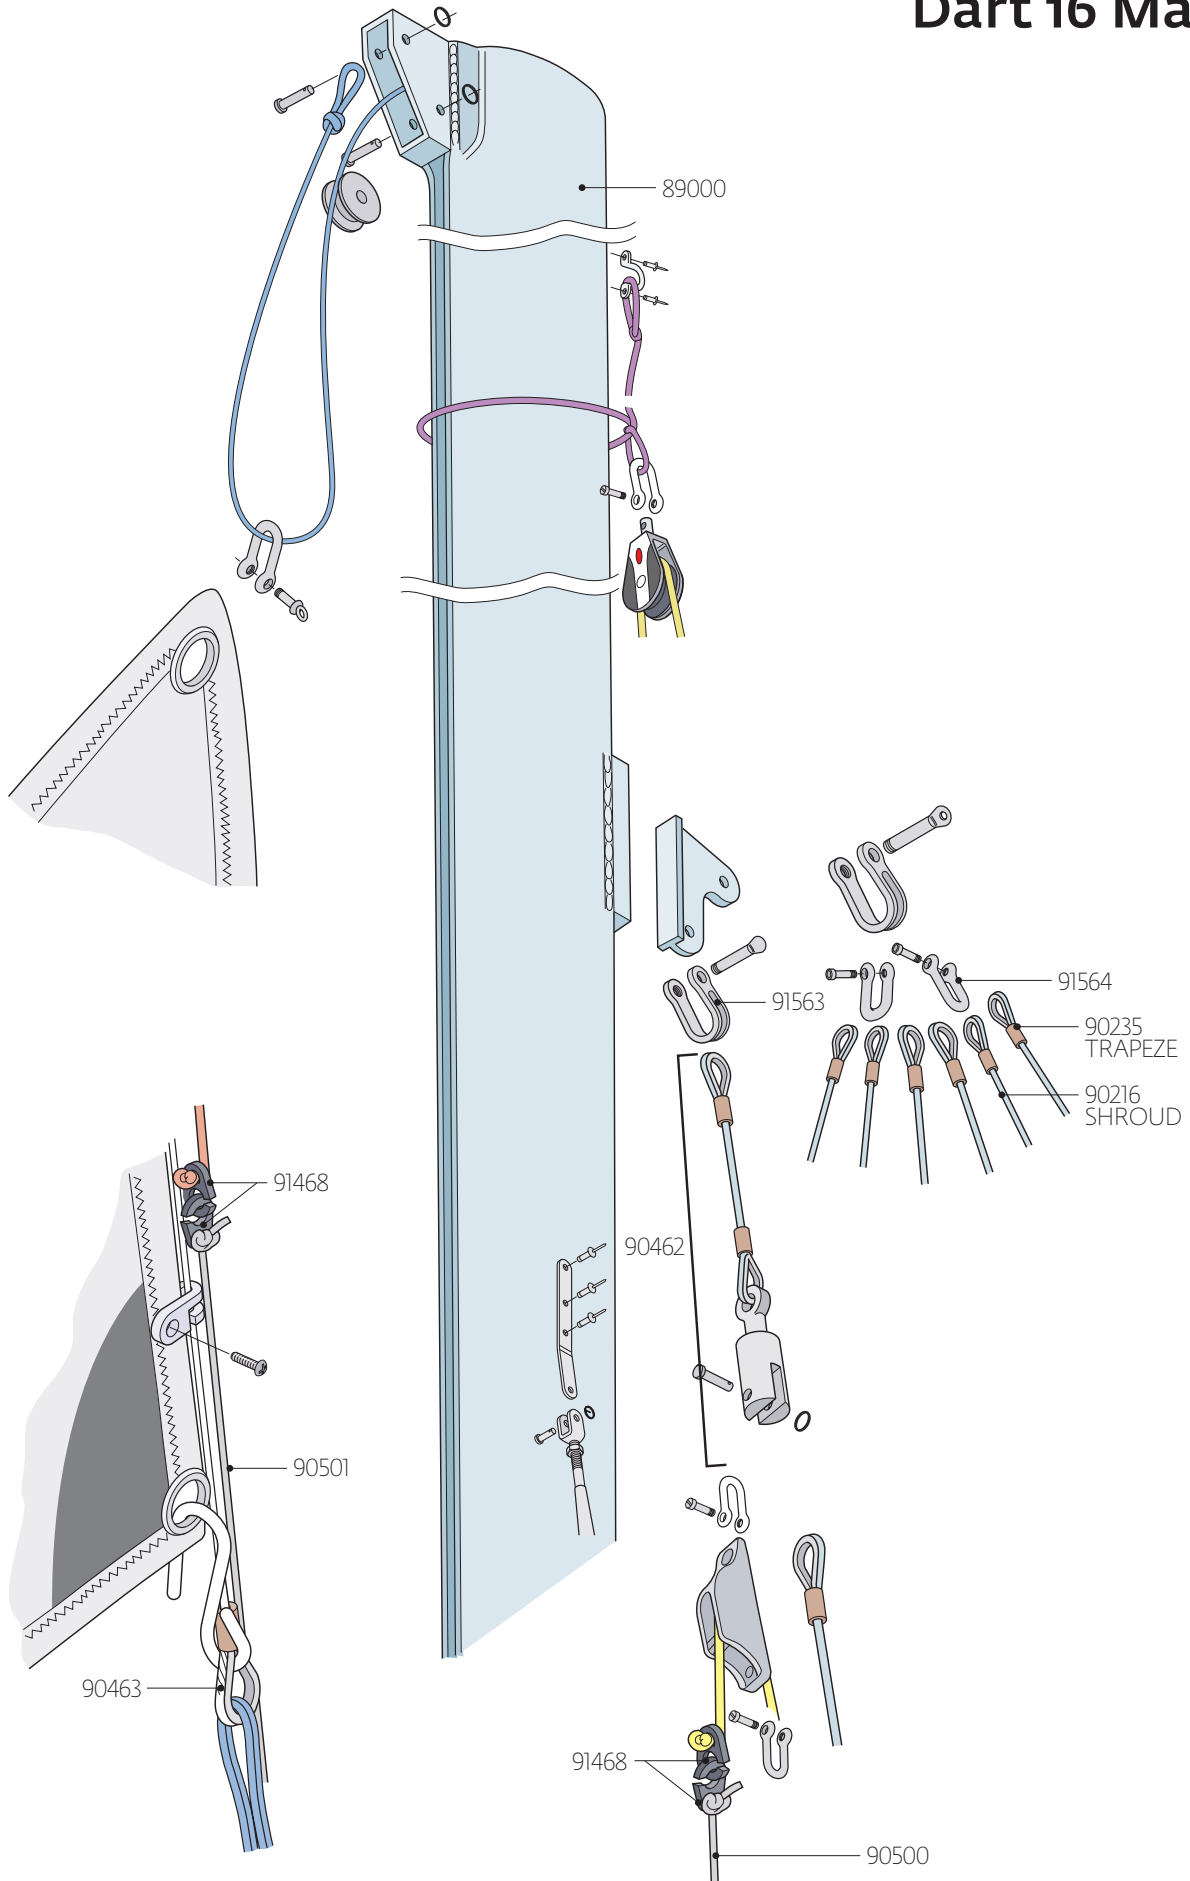

Dart 16 Parts Locator

Dart 16 Sails

Dart 16 Race Sails

Dart 16 Trampoline

Dart 16 Hull

Dart 16 Mainsheet

Dart 16 Race Gennaker

Dart 16 Mast

Dart 16 Mast Step

Dart 16 Tiller

Dart 16 Rudder

LASERPERFORMANCE.COM

All rights reserved. ©2022 LaserPerformance.

LaserPerformance and associated logos are trademarks. DART 16 is a trademark used under license. LaserPerformance reserves the right to make design and/or specification changes to any of their products as part of their continuous development programme