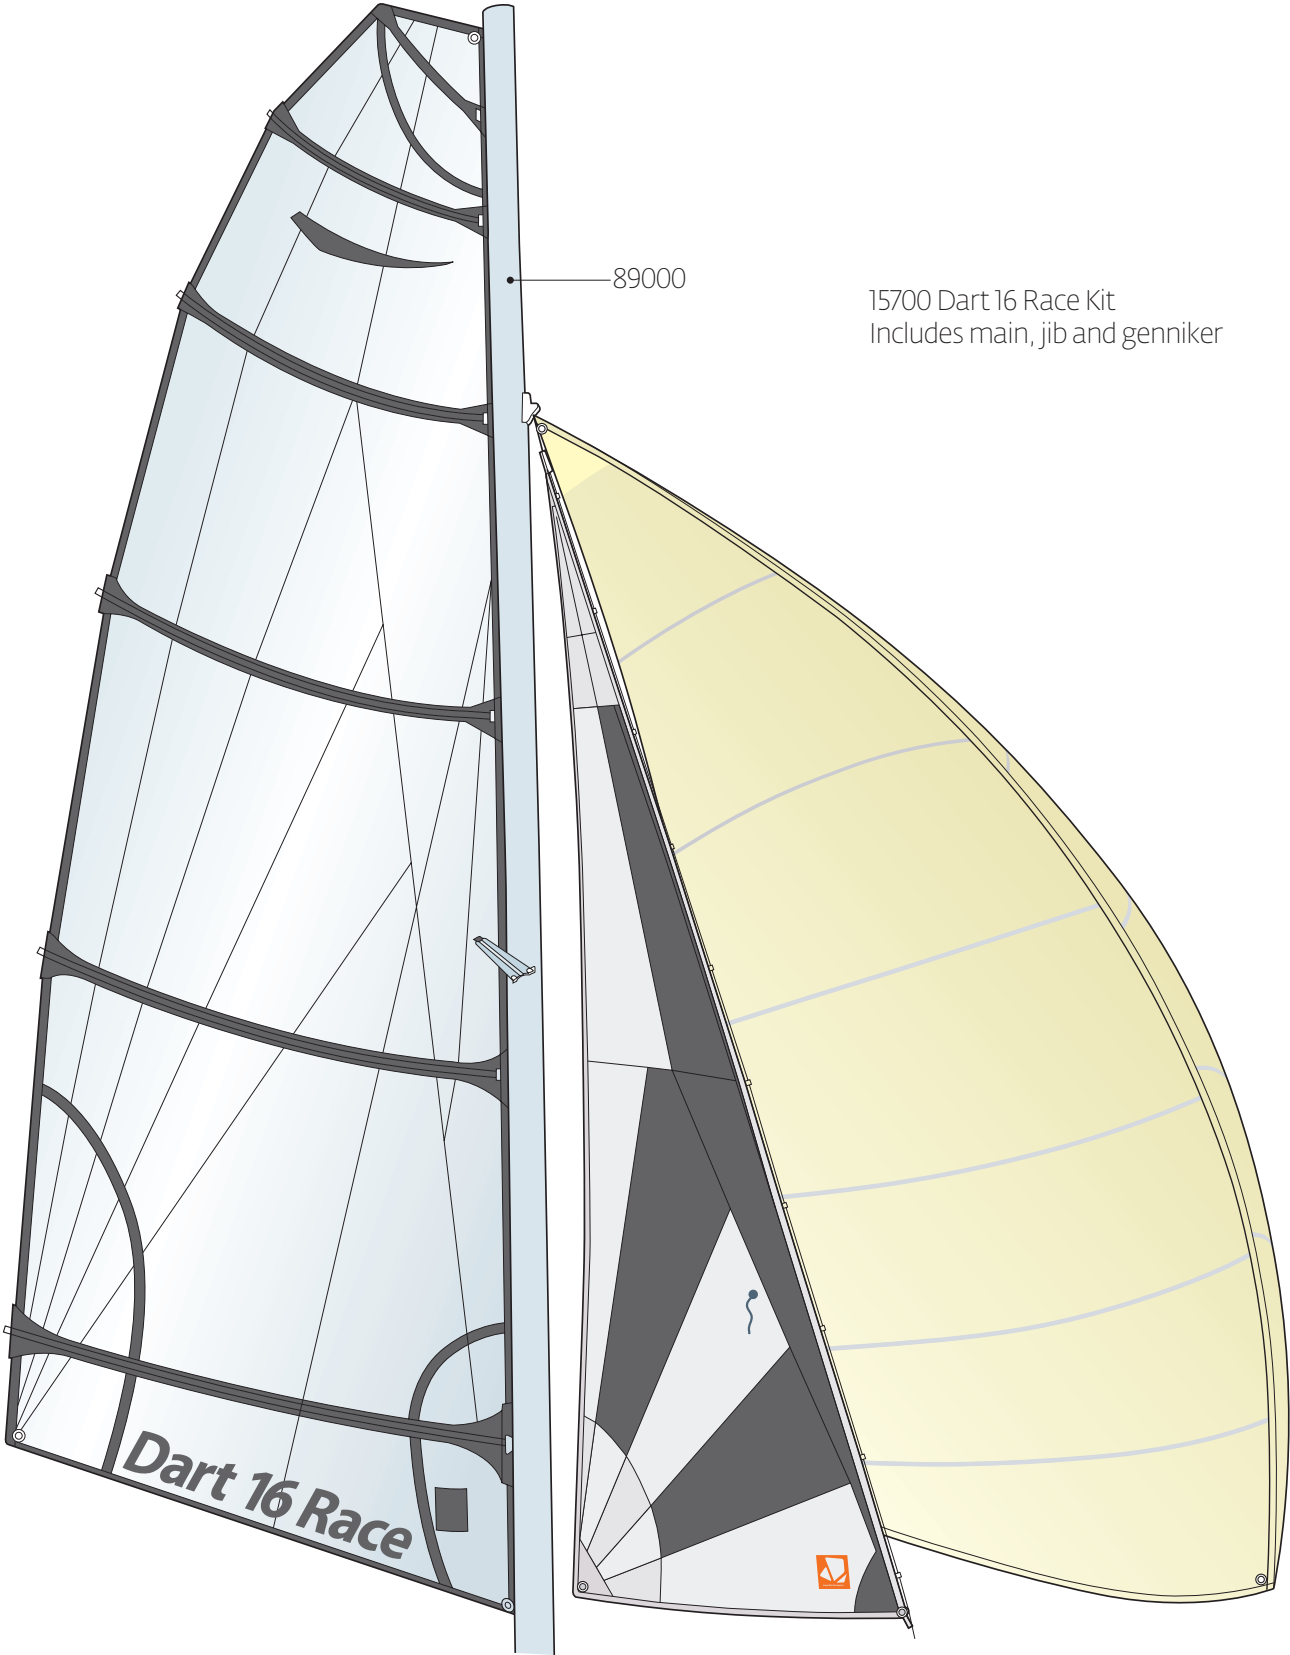

Dart 16 Parts Locator

Dart 16 Sails

Dart 16 Race Sails

Dart 16 Trampoline

Dart 16 Hull

Dart 16 Mainsheet

Dart 16 Race Gennaker

Dart 16 Mast

Dart 16 Mast Step

Dart 16 Tiller

Dart 16 Rudder

LASERPERFORMANCE.COM

All rights reserved. ©2022 LaserPerformance.

LaserPerformance and associated logos are trademarks. DART 16 is a trademark used under license. LaserPerformance reserves the right to make design and/or specification changes to any of their products as part of their continuous development programme