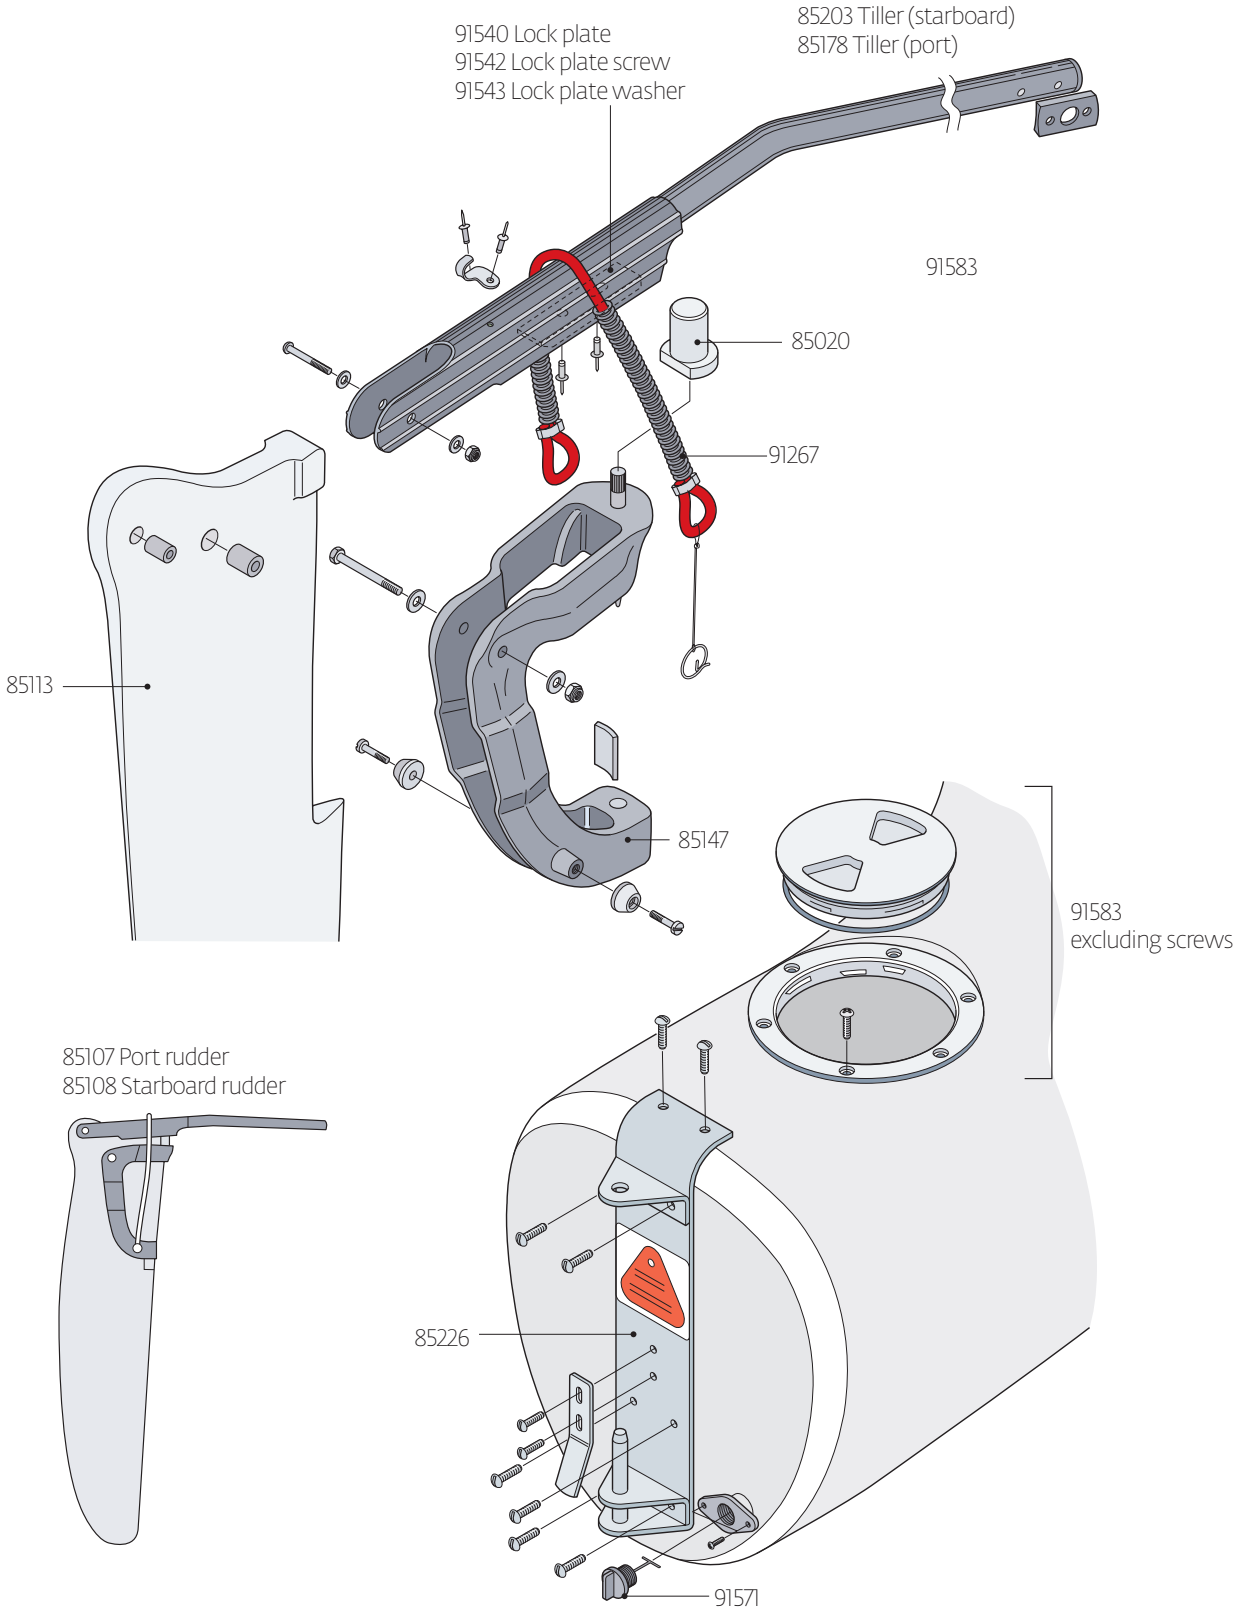

Dart 16 Parts Locator

Dart 16 Sails

Dart 16 Race Sails

Dart 16 Trampoline

Dart 16 Hull

Dart 16 Mainsheet

Dart 16 Race Gennaker

Dart 16 Mast

Dart 16 Mast Step

Dart 16 Tiller

Dart 16 Rudder

LASERPERFORMANCE.COM

All rights reserved. ©2022 LaserPerformance.

LaserPerformance and associated logos are trademarks. DART 16 is a trademark used under license. LaserPerformance reserves the right to make design and/or specification changes to any of their products as part of their continuous development programme