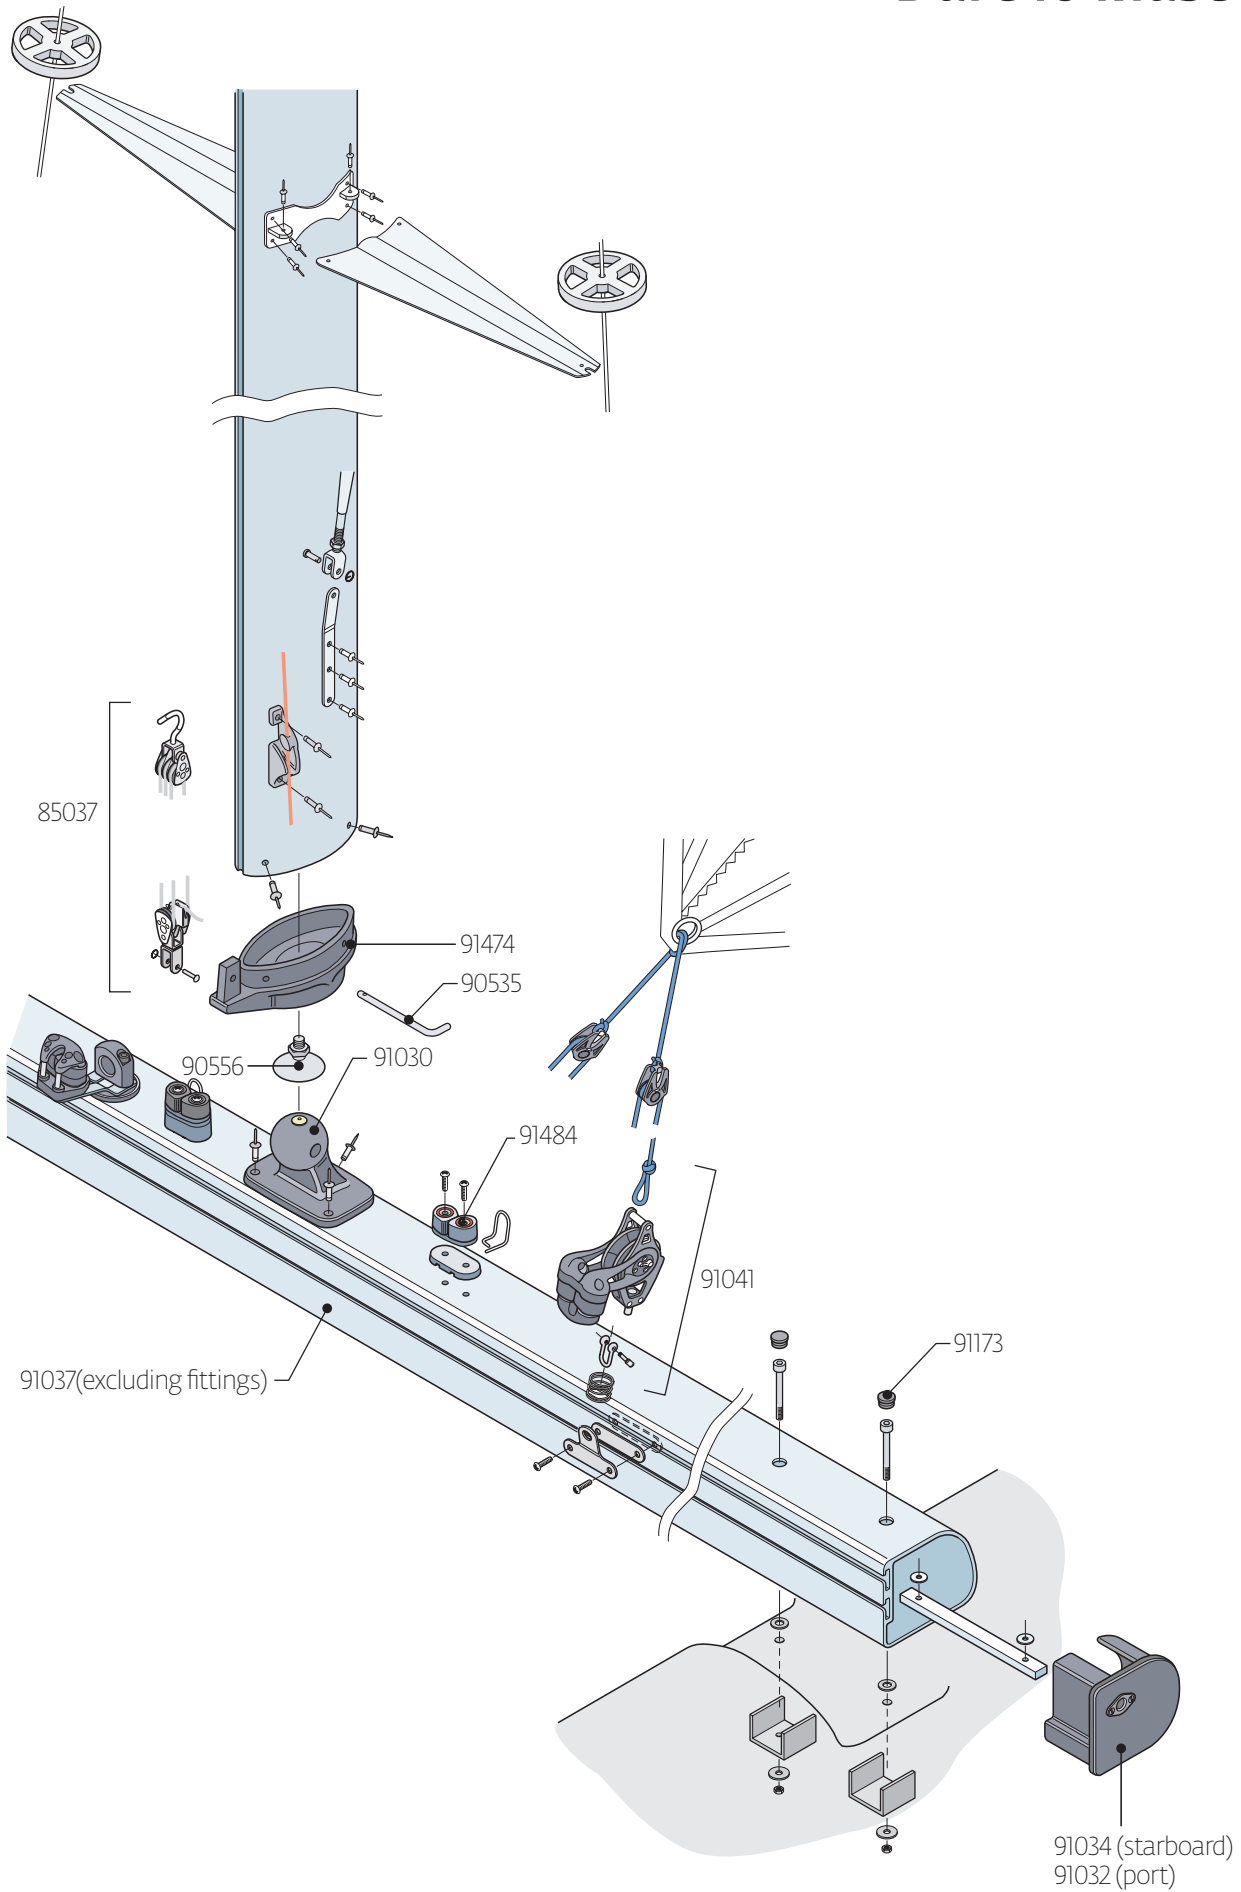

Dart 16 Parts Locator

Dart 16 Sails

Dart 16 Race Sails

Dart 16 Trampoline

Dart 16 Hull

Dart 16 Mainsheet

Dart 16 Race Gennaker

Dart 16 Mast

Dart 16 Mast Step

Dart 16 Tiller

Dart 16 Rudder

LASERPERFORMANCE.COM

All rights reserved. ©2022 LaserPerformance.

LaserPerformance and associated logos are trademarks. DART 16 is a trademark used under license. LaserPerformance reserves the right to make design and/or specification changes to any of their products as part of their continuous development programme