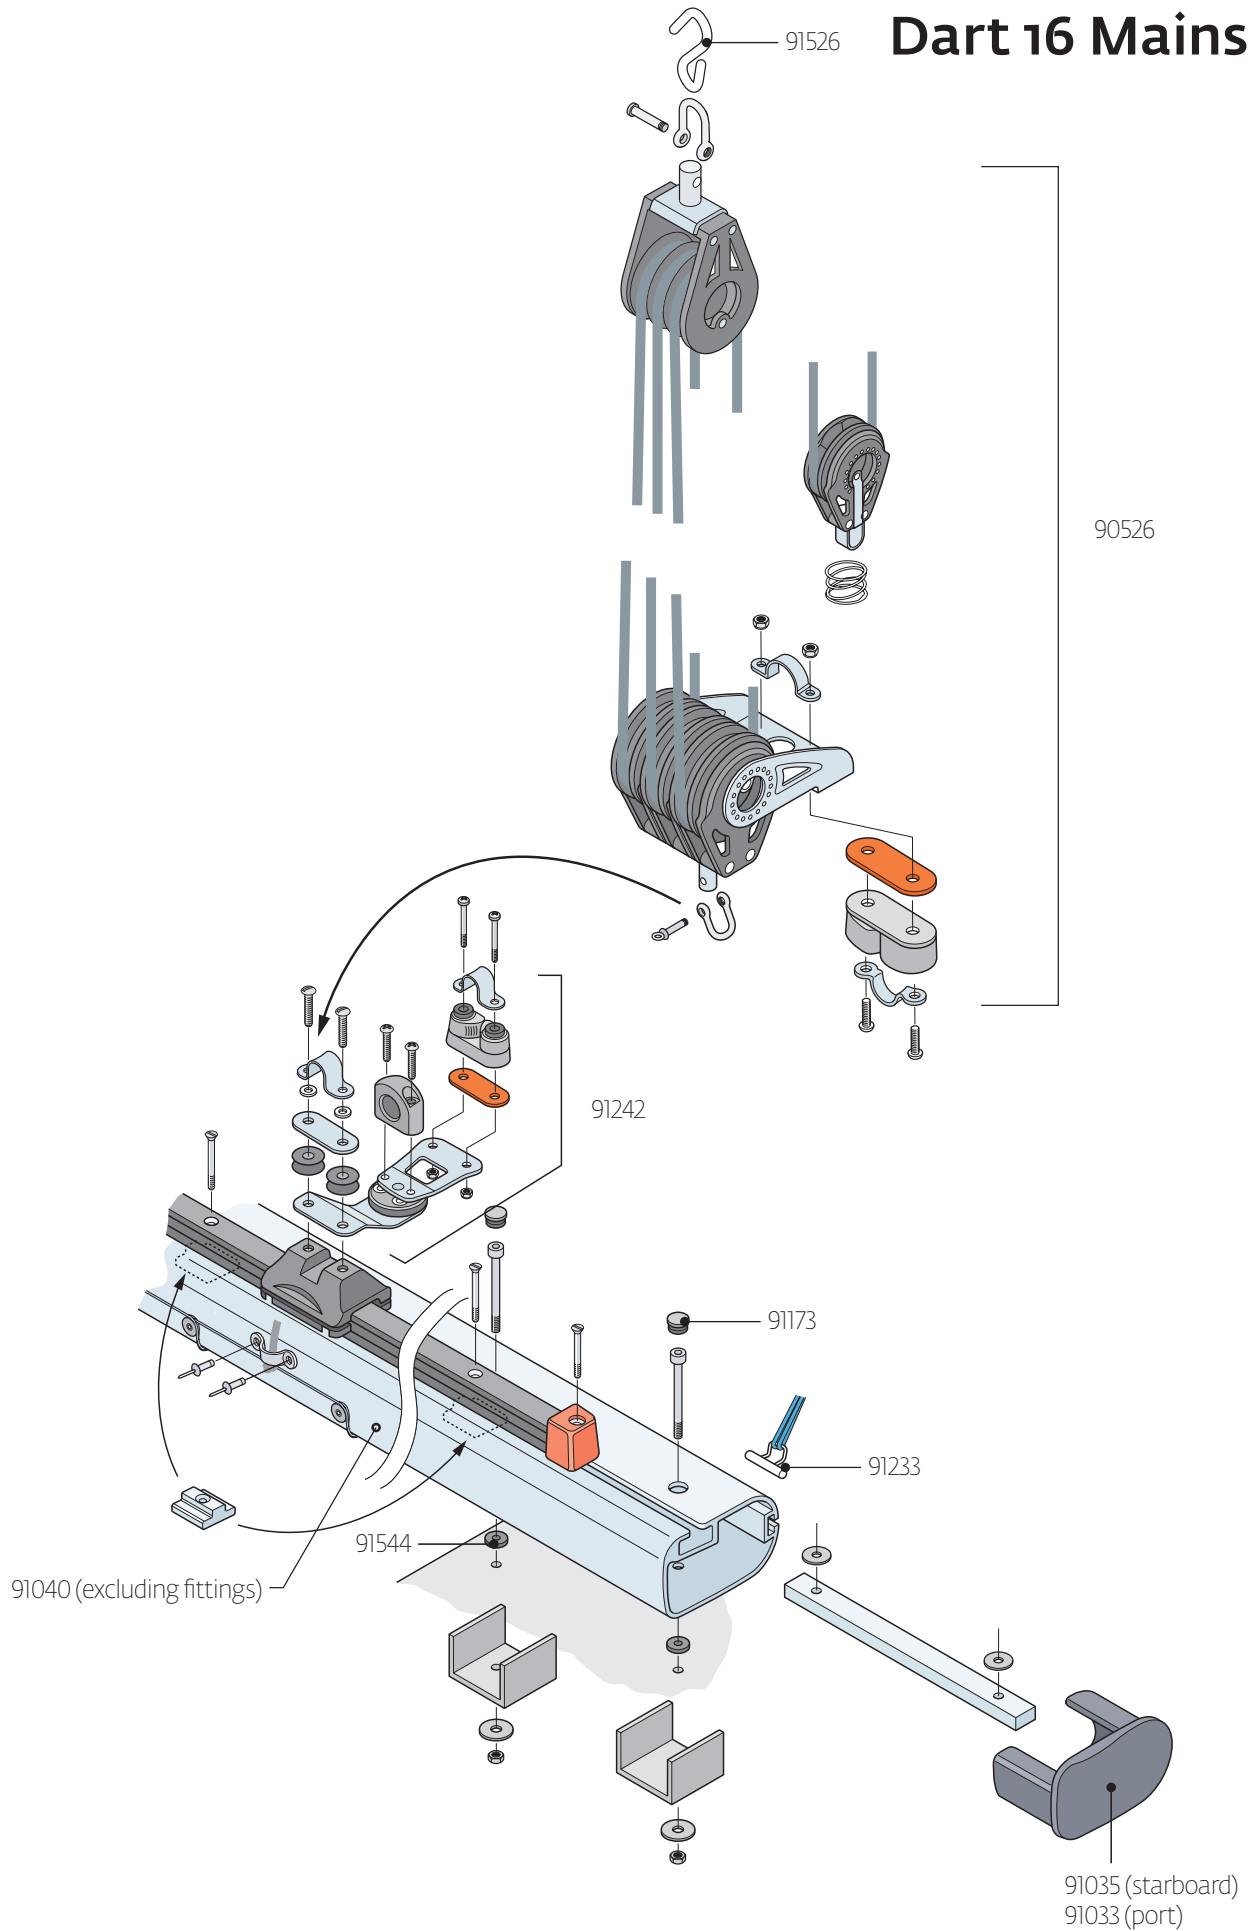

Dart 16 Parts Locator

Dart 16 Sails

Dart 16 Race Sails

Dart 16 Trampoline

Dart 16 Hull

Dart 16 Mainsheet

Dart 16 Race Gennaker

Dart 16 Mast

Dart 16 Mast Step

Dart 16 Tiller

Dart 16 Rudder

LASERPERFORMANCE.COM

All rights reserved. ©2022 LaserPerformance.

LaserPerformance and associated logos are trademarks. DART 16 is a trademark used under license. LaserPerformance reserves the right to make design and/or specification changes to any of their products as part of their continuous development programme