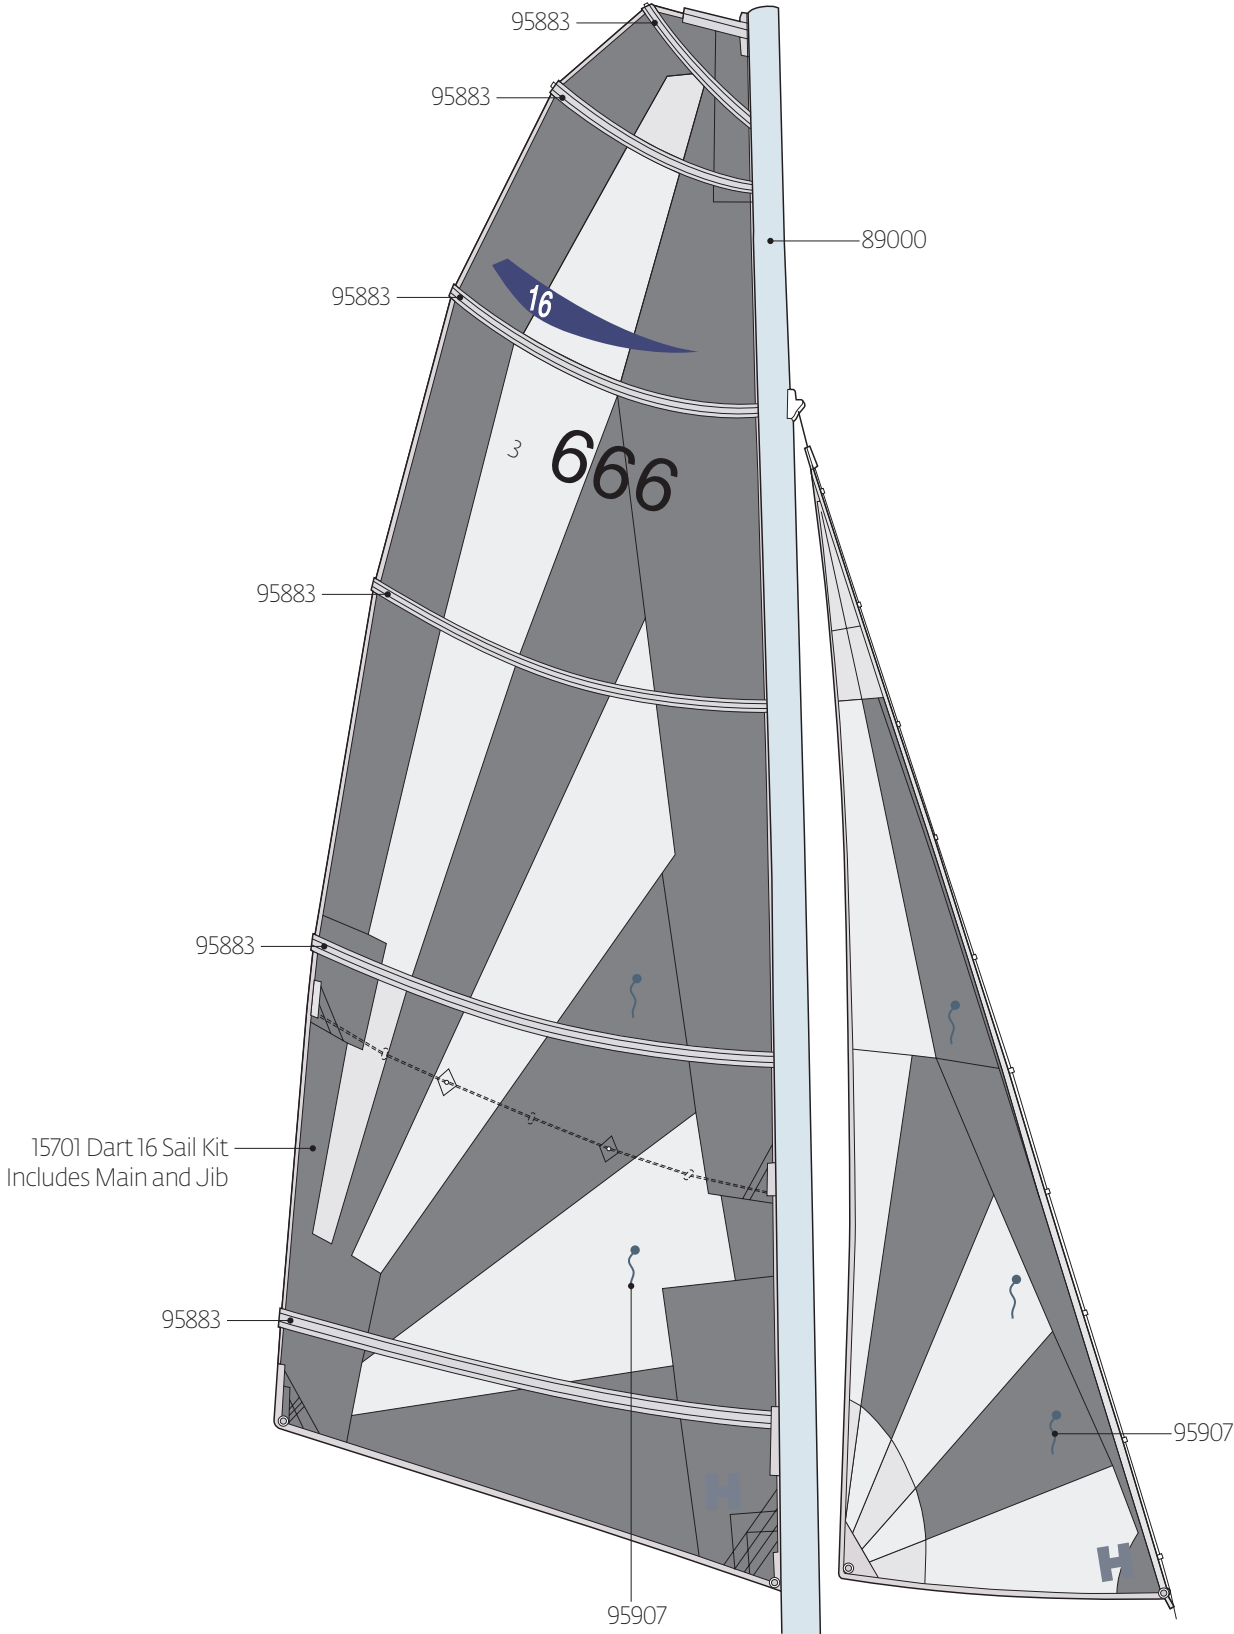

Dart 16 Parts Locator

Dart 16 Sails

Dart 16 Race Sails

Dart 16 Trampoline

Dart 16 Hull

Dart 16 Mainsheet

Dart 16 Race Gennaker

Dart 16 Mast

Dart 16 Mast Step

Dart 16 Tiller

Dart 16 Rudder

LASERPERFORMANCE.COM

All rights reserved. ©2022 LaserPerformance.

LaserPerformance and associated logos are trademarks. DART 16 is a trademark used under license. LaserPerformance reserves the right to make design and/or specification changes to any of their products as part of their continuous development programme